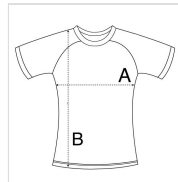

SW403 Ladies Sports and Performance T-Shirt

140GSM

- 100% Textured Polyester
- Crew Neck Comfort Finish
- Raglan Sleeves, Anti Chafe Flat Locked Seams
- Ultra Tech Moisture Wicking Action
- Contoured Drop Back Hem
- Fitted Silhouette with Side Seams
- Sizes S to XL
- Packs of 10 pcs
- Cartons of 100 pcs

SIZE (CM)	S	M	L	XL
A:Flat Chest	43	46	49	52
B:Length	57	59	61	63

Selected Colour: **White**

GREEN CERTIFIED